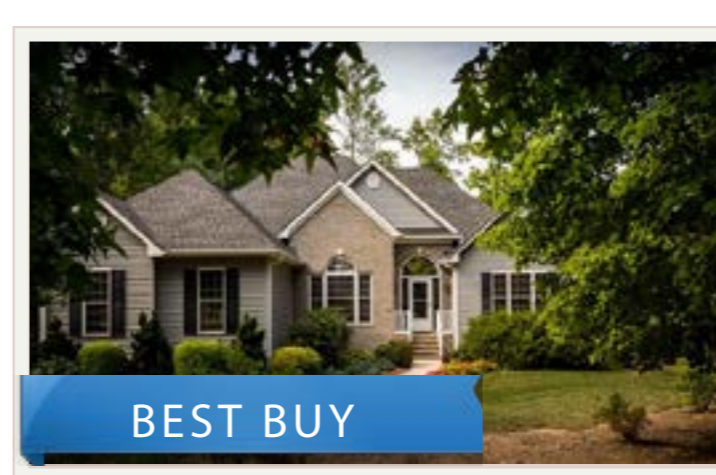

ESTABLISHED GARDEN REF: 6900.01
Extra income from propagating and selling at local markets. Zero carbon footprint Former Australian Open Garden Rural Water. Extra income from propagating and selling at local markets.

CODE	ITEM	PRICE
6800.00	Cum sociis	
6800.01	Vivamus	
6800.02	Aliquam